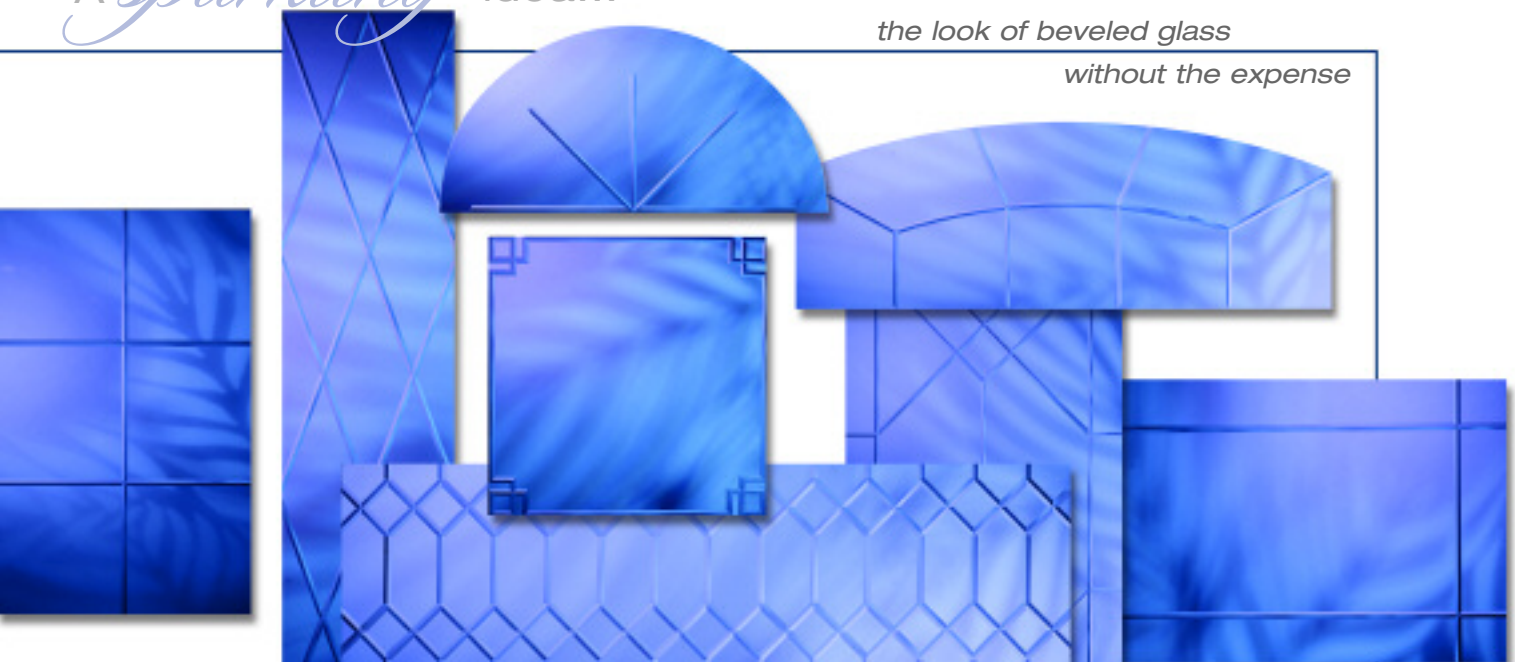

(Available with keylock)

Vytex Patio Doors take you one step beyond the conventional concept of sliding doors by combining sleek appearance with the durability of precision engineered vinyl. Our slim classic lines allow maximum light penetration while providing superior insulation and soundproofing. Features such as 3/4" insulated glass, multi-chambered insulating frames and weatherstripped interlocks all help to keep drafts, leaks and noise from entering your home.

For added security the Vytex multi-point locking system secures the door at two points. It has earned the industry's highest recognized security rating.

A *sparkling* idea...

*the look of beveled glass
without the expense*